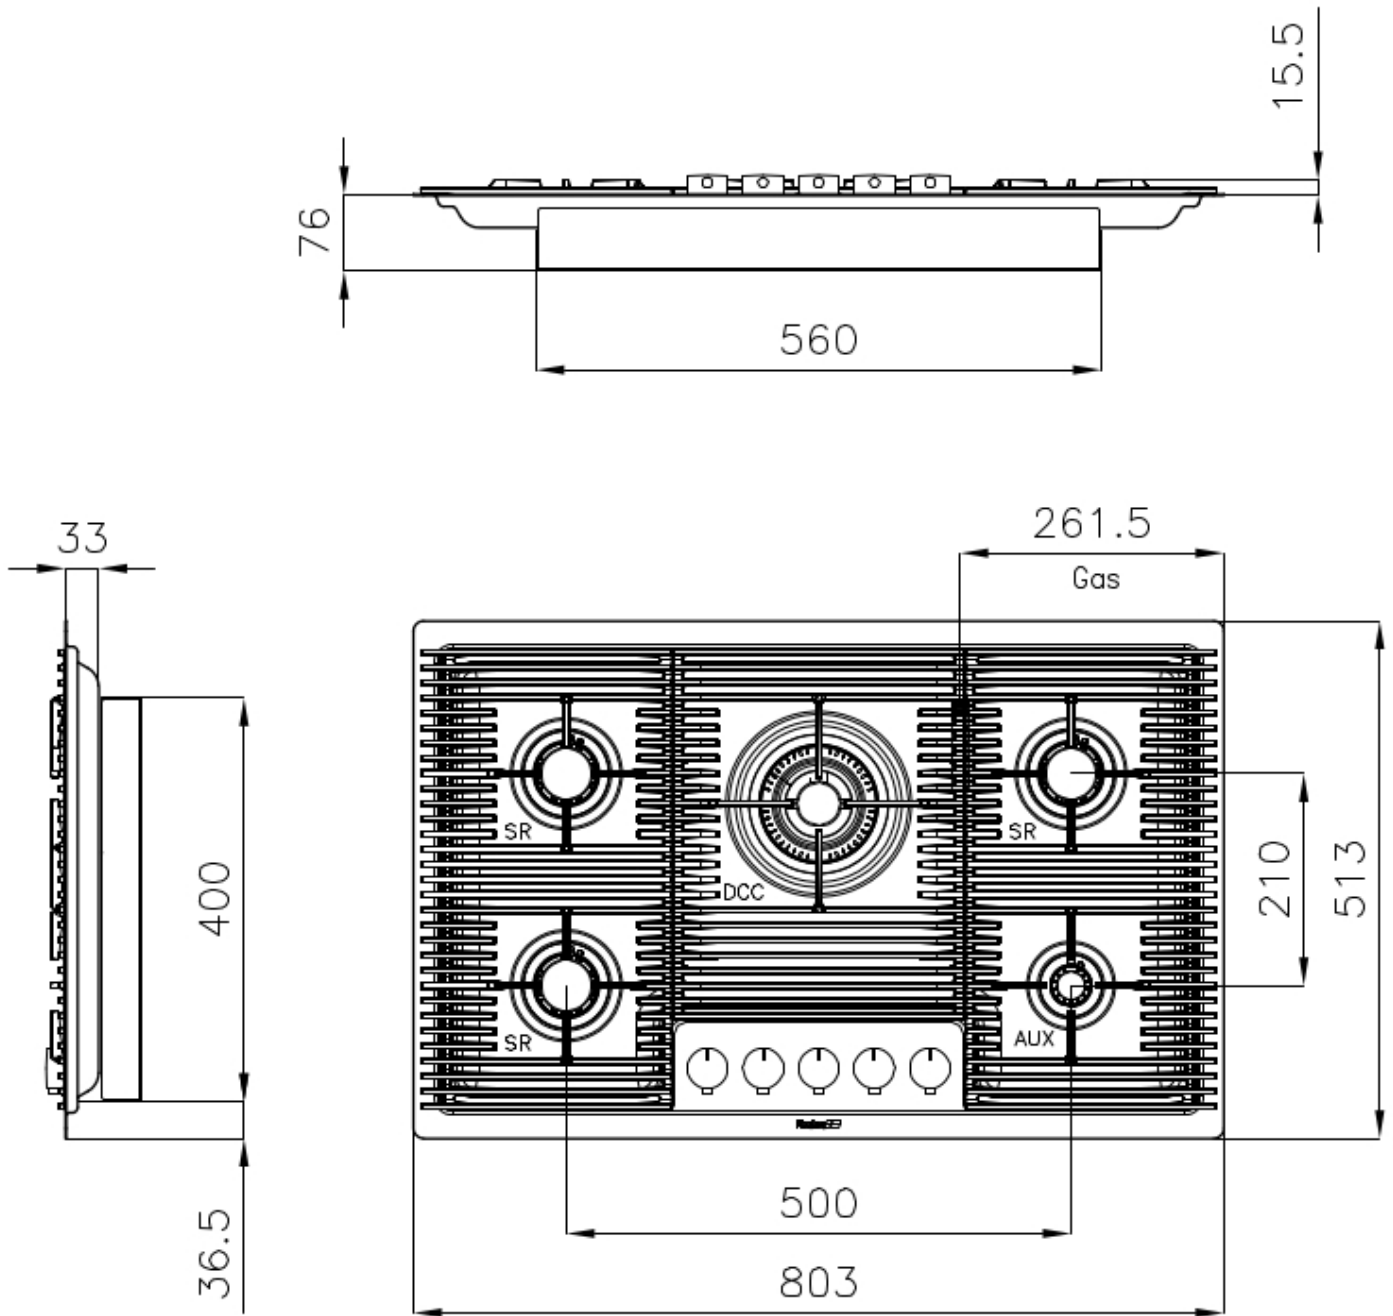

---

Textures Satiné

---

Alimentation 220-240 V; 50/60 Hz

---

Dimensions 803x513 mm

---

Dimensions base 80 cm

---

Largeur 80 cm

---

Puissance totale 10.250 W

---

Auxiliaire 1.000 W

---

Semi-rapide 3x1.750 W

## DESSINS TECHNIQUES